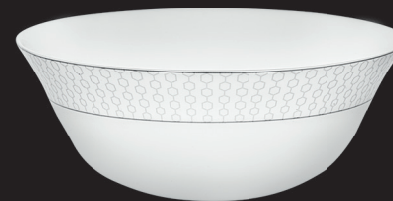

Serving Bowl
205 mm • 1.45 L

Soup Bowl
120 mm • 340 ml

STELLA GREY

Quarter Plate
200 mm

Soup Plate 9"
225 mm

Casserole with Clear Lid
200 mm • 1.35 L

Vegetable Bowl
100 mm • 180 ml

Cup & Saucer
160 ml

Coffee Mug
Regular • 190 ml

Platter
310 mm

Full Plate
275 mm

Quarter Plate
200 mm

Soup Plate 9"
225 mm

Casserole with Clear Lid
200 mm • 1.35 L

Serving Bowl
205 mm • 1.45 L

Soup Bowl
120 mm • 340 ml

Vegetable Bowl
100 mm • 180 ml

Cup & Saucer
160 ml

Coffee Mug
Regular • 190 ml

STELLA WHITE

Platter
310 mm

Full Plate
275 mm

Quarter Plate
200 mm

Soup Plate 9"
225 mm

Casserole with Clear Lid
200 mm • 1.35 L

Serving Bowl
205 mm • 1.45 L

Soup Bowl
120 mm • 340 ml

Vegetable Bowl
100 mm • 180 ml

Cup & Saucer
160 ml

Coffee Mug
Regular • 190 ml

PEARL GREY

Platter
310 mm