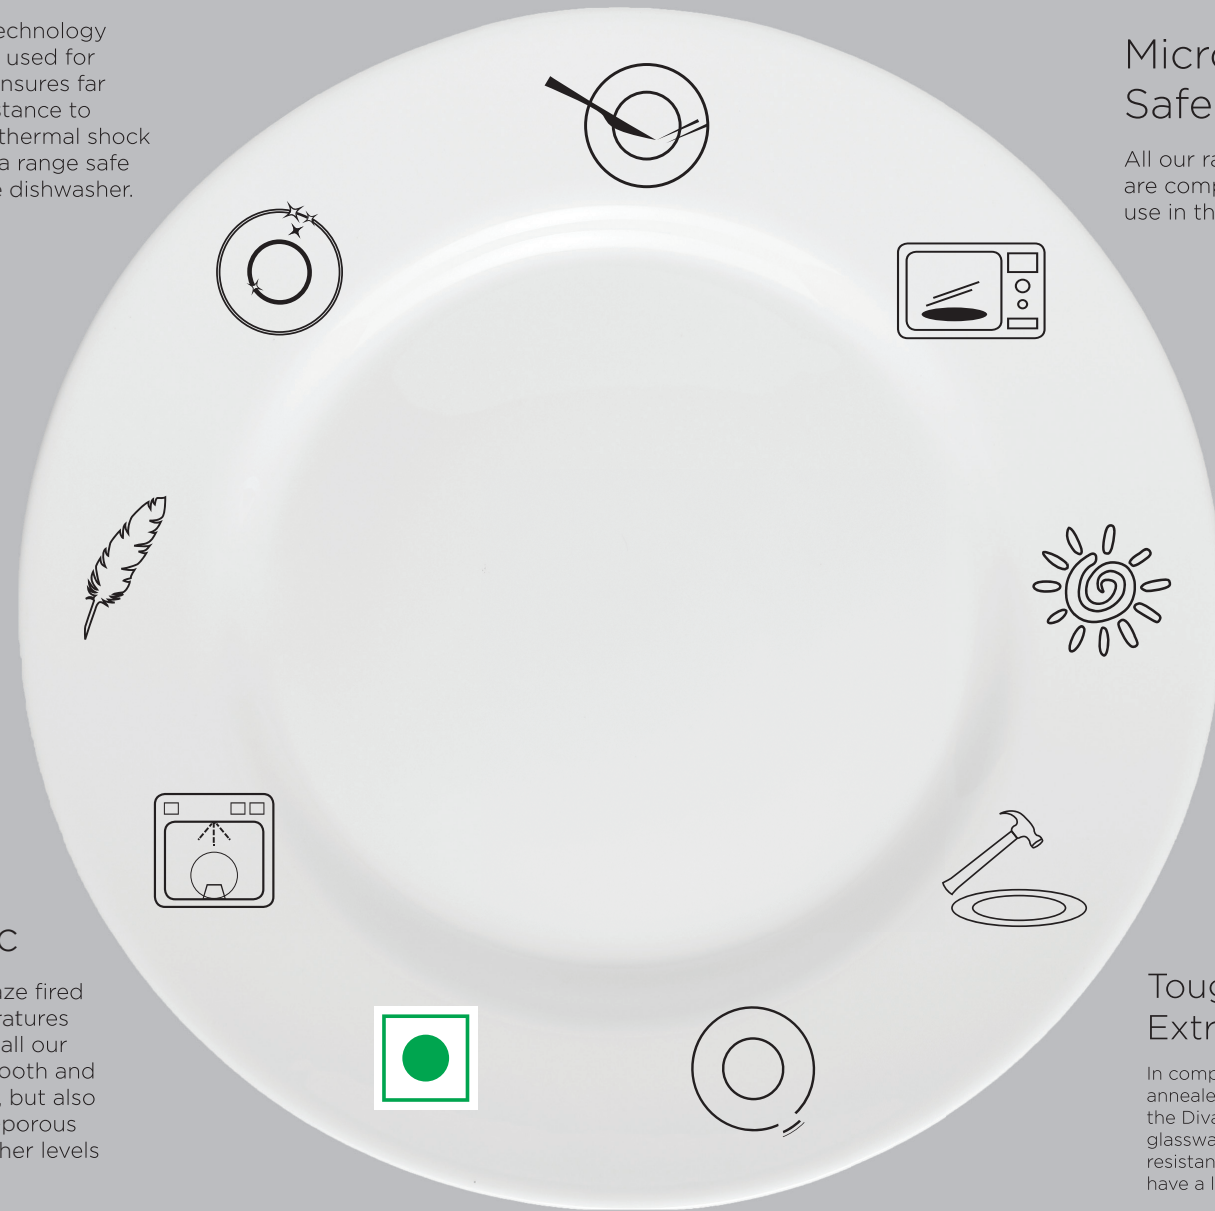

Dishwasher Safe

Advanced technology and process used for tempering ensures far greater resistance to impact and thermal shock to make Diva range safe to use in the dishwasher.

Scratch Resistance

The extraordinary glazing fired under highly controlled conditions ensures strong resistance to scratches and abrasions.

Microwave Safe

All our range of products are completely safe to use in the microwave.

Super Light

The European technology used to craft these products ensures much lighter and significantly thinner wares with almost zero surface porosity.

Super white

Enhanced whiteness is an outstanding feature with the Diva collection. We use the finest quality of chemical components to enhance the subtle glow of opal, making it whiter than ever.

100% Hygienic

The special glaze fired at high temperatures not only gives all our products a smooth and polished finish, but also ensures a non-porous surface for higher levels of hygiene.

Bone Ash Free

Our products are completely bone ash-free, meaning 100%-vegetarian.

Break Resistant

In an unlikely event of breakage, Diva tempered opal glassware shatters into harmless fragments, in contrast to the annealed glassware.

Toughened Extra Strong

In comparison to normal annealed glassware, the Diva tempered opal glassware has greater resistance to impact and have a longer usage life.

VELVETT
—COLLECTION—

La Opala's Velvett Collection exudes opulence and magnificence. Our luxurious and glamorous dinnerware sets have been expertly designed to let you create a statement at your dinner table. The Velvett Collection is beautifully crafted with an embossed look, a velvety shine and very modern patterns. Their intricate designs make them a must-have for those with an appetite for luxury.