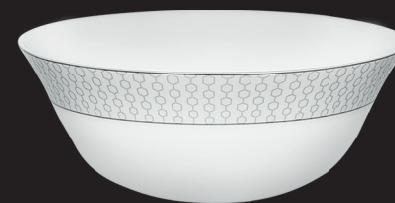

Cup & Saucer
160 ml

Coffee Mug
Regular • 190 ml

ARIA GREY

Platter
310 mm

Full Plate
275 mm

Serving Bowl
205 mm • 1.45 L

Soup Bowl
120 mm • 340 ml

Quarter Plate
200 mm

Soup Plate 9"
225 mm

Casserole with Clear Lid
200 mm • 1.35 L

Vegetable Bowl
100 mm • 180 ml

Cup & Saucer
160 ml

Coffee Mug
Regular • 190 ml

ARIA WHITE

Platter
310 mm

Full Plate
275 mm

Serving Bowl
205 mm • 1.45 L

Soup Bowl
120 mm • 340 ml

STELLA GREY

Quarter Plate
200 mm

Soup Plate 9"
225 mm

Casserole with Clear Lid
200 mm • 1.35 L

Vegetable Bowl
100 mm • 180 ml

Cup & Saucer
160 ml